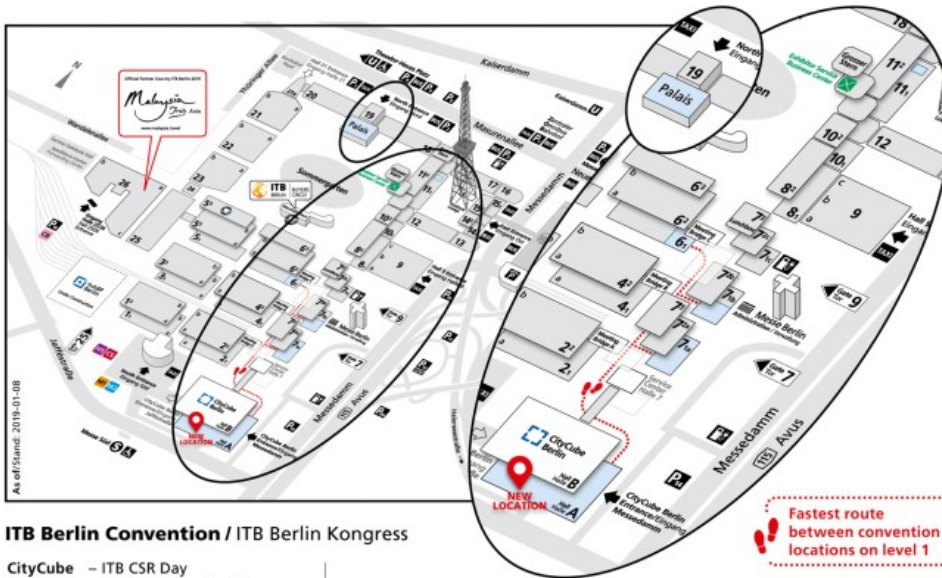

ITB Berlin Convention / ITB Berlin Kongress

ITB CityCube

Hall A

- ITB CSR Day
- ITB Deep Dive Sessions
- ITB Destination Day 1
- ITB Destination Day 2
- ITB Experts Forum Wellness
- ITB Future Day
- ITB Marketing & Distribution Day
- ITB Tourism for Sustainable Development Day

6.1 – eTravel World: eTravel Stage, eTravel Start-Up Day

1. **7.1a** – Home of Business Travel Forum by ITB & VDR
2. ITB Business Travel Forum
   - ITB MICE Forum
   - ITB MICE Hub

7.1b – eTravel World: eTravel Lab, TTA Forum, ITB Hospitality Tech Forum

1. **11.1** – ITB Young Professionals Day

Palais – ITB Convention Awards

Contact

Please contact us for concerns or questions:

Convention Organisation

ITB Berlin Convention Office
c/o Multivisio GmbH
Hanauer Landstraße 287
60314 Frankfurt/M. Germany

Alexandra Saless
Freelance Convention Manager
Cell: +1 843 602-2720
alexandra.saless@multivisio.de

Contact Person Messe Berlin

Lisa Klimke
Product Manager
Messe Berlin
Messedamm 22
14055 Berlin Germany
Phone: +49 (0)30 / 3038 2167
Fax: +49 (0)30 / 3038 2113
klimke@messe-berlin.de

Scientific Management ITB Berlin Convention

Prof. Dr. Roland Conrady
Hochschule Worms
Erenburgerstr. 19
67549 Worms Germany
Phone: +49 (0)6241 / 509 126
conrady@hs-worms.de

Official Partner Country ITB Berlin 2019

Co-Host ITB Berlin Convention 2019

EXPERTENWISSEN –
IM ITB TICKET INBEGRIFFEN

Kurzfristige Änderungen vorbehalten.