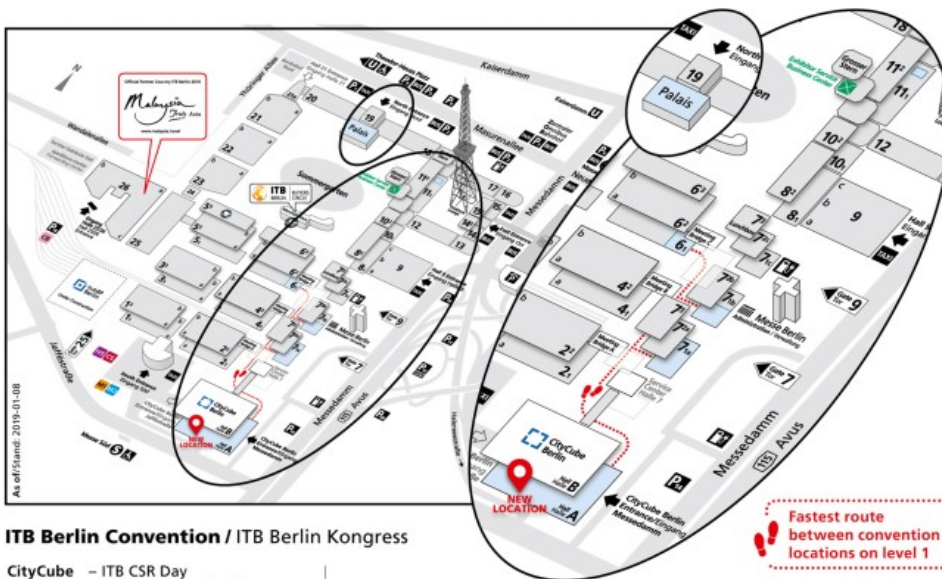

Hall 11.1, Young Professionals Stage

Official Partner Country ITB Berlin 2019

Co-Host ITB Berlin Convention 2019

EXPERTENWISSEN –
IM ITB TICKET INBEGRIFFEN

Kurzfristige Änderungen vorbehalten.

ITB Berlin Convention / ITB Berlin Kongress

ITB CityCube

Hall A

- ITB CSR Day
- ITB Deep Dive Sessions
- ITB Destination Day 1
- ITB Destination Day 2
- ITB Experts Forum Wellness
- ITB Future Day
- ITB Marketing & Distribution Day
- ITB Tourism for Sustainable Development Day