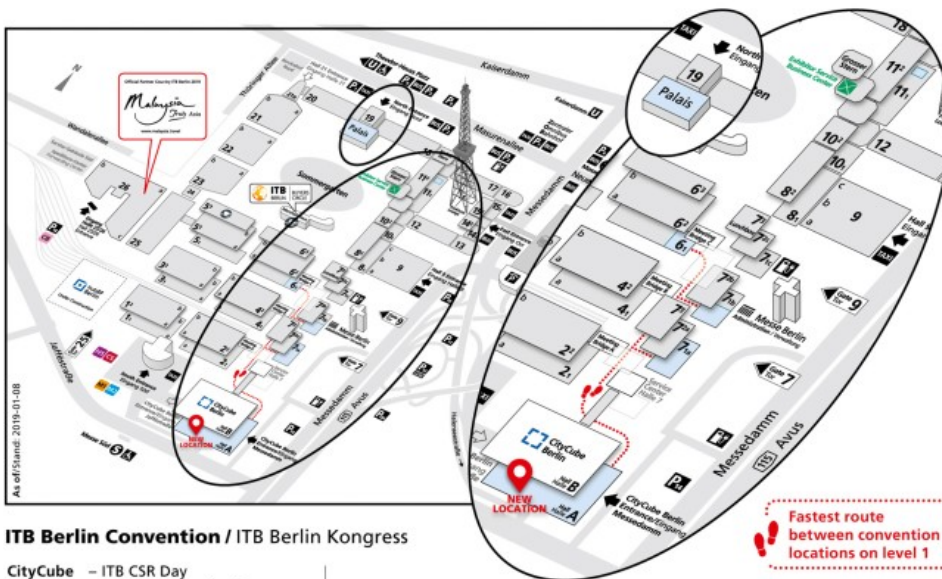

Joachim Sebastian Haupt

Contact data

Joachim Sebastian Haupt
Didactic Physics Teacher

Event

[Tourism Science Slam](#)

Wednesday, March 6, 2019, 16.00 - 16.45
CityCube Berlin, Cube Club

Official Partner Country ITB Berlin 2019

Co-Host ITB Berlin Convention 2019

EXPERTENWISSEN –
IM ITB TICKET INBEGRIFFEN
Kurzfristige Änderungen vorbehalten.

ITB Berlin Convention / ITB Berlin Kongress

ITBCube

Hall A

- ITB CSR Day
- ITB Deep Dive Sessions
- ITB Destination Day 1
- ITB Destination Day 2
- ITB Experts Forum Wellness
- ITB Future Day
- ITB Marketing & Distribution Day
- ITB Tourism for Sustainable Development Day