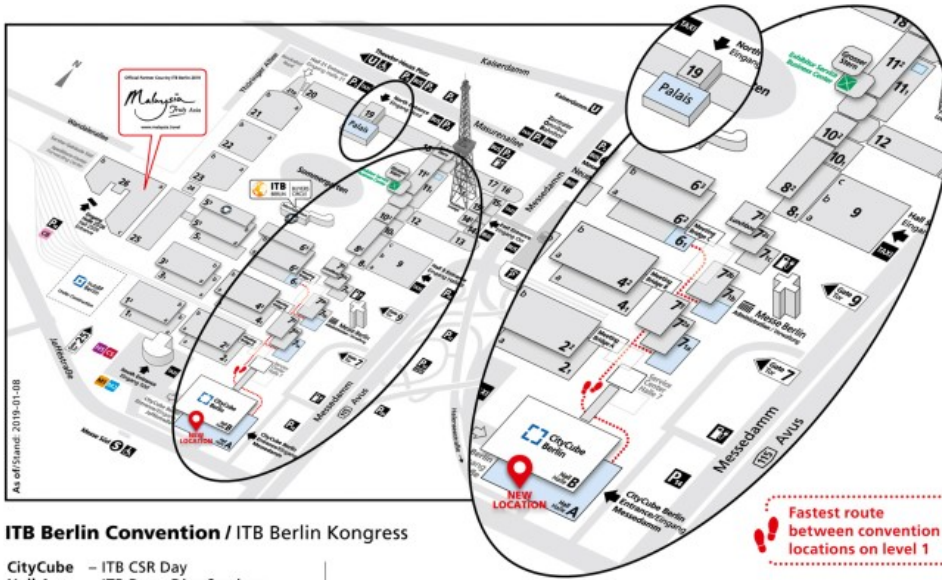

Sebastian Paoa

Contact data

Sebastian Paoa

Mao Renua Community, Eastern Island (Rapa Nui)

ITB Berlin Convention / ITB Berlin Kongress

- CityCube Hall A**
- ITB CSR Day
 - ITB Deep Dive Sessions
 - ITB Destination Day 1
 - ITB Destination Day 2
 - ITB Experts Forum Wellness
 - ITB Future Day
 - ITB Marketing & Distribution Day
 - ITB Tourism for Sustainable Development Day

- 6.1** - eTravel World: eTravel Stage, eTravel Start-Up Day
- 7.1a** - Home of Business Travel Forum by ITB & VDR
- ITB Business Travel Forum
 - ITB MICE Forum
 - ITB MICE Hub

- 7.1b** - eTravel World: eTravel Lab, TTA Forum, ITB Hospitality Tech Forum
- 11.1** - ITB Young Professionals Day
- Palais** - ITB Convention Awards