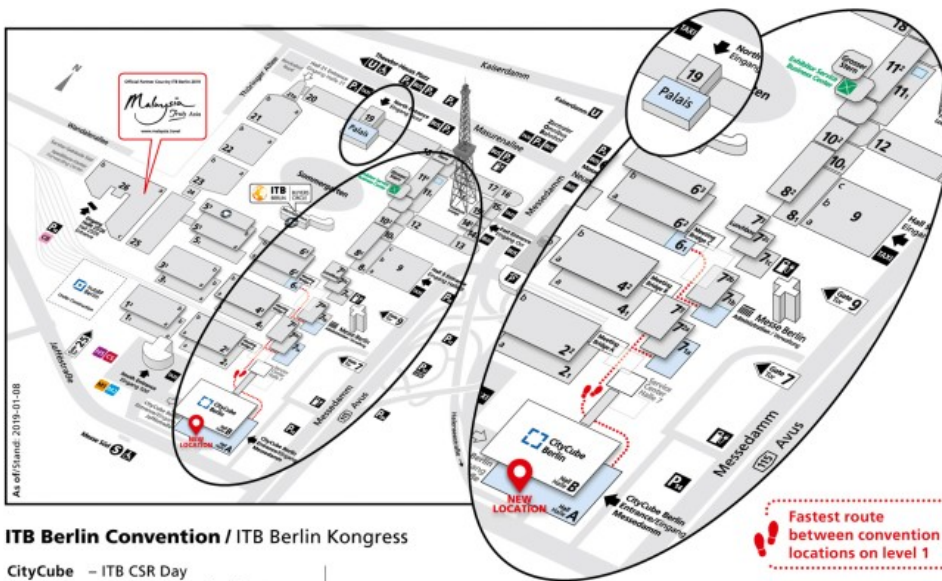

CityCube Berlin, Cube Club

Official Partner Country ITB Berlin 2019

Co-Host ITB Berlin Convention 2019

ITB Berlin Convention / ITB Berlin Kongress

ITB CityCube

Hall A

- ITB CSR Day
- ITB Deep Dive Sessions
- ITB Destination Day 1
- ITB Destination Day 2
- ITB Experts Forum Wellness
- ITB Future Day
- ITB Marketing & Distribution Day
- ITB Tourism for Sustainable Development Day