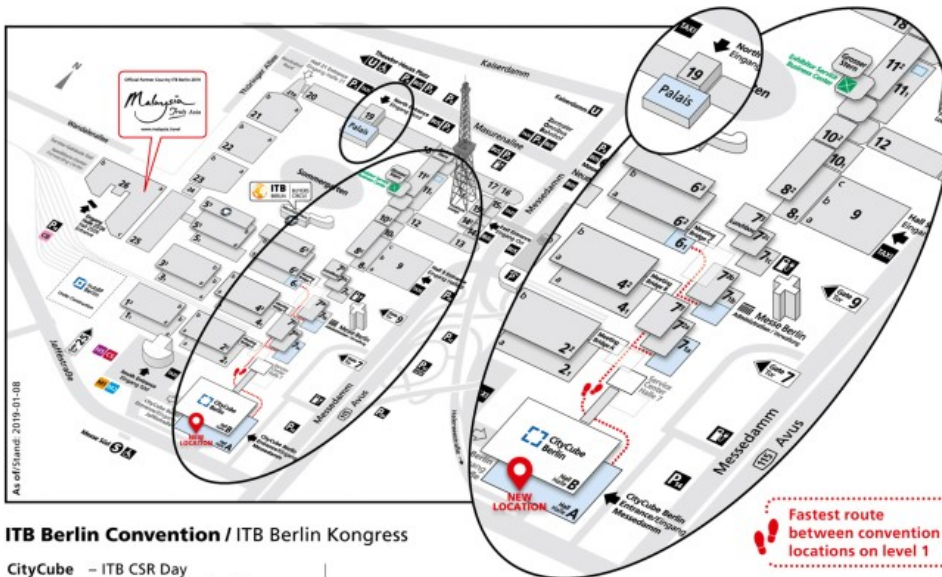

## ITB Berlin Convention / ITB Berlin Kongress

- CityCube Hall A**
- ITB CSR Day
  - ITB Deep Dive Sessions
  - ITB Destination Day 1
  - ITB Destination Day 2
  - ITB Experts Forum Wellness
  - ITB Future Day
  - ITB Marketing & Distribution Day
  - ITB Tourism for Sustainable Development Day