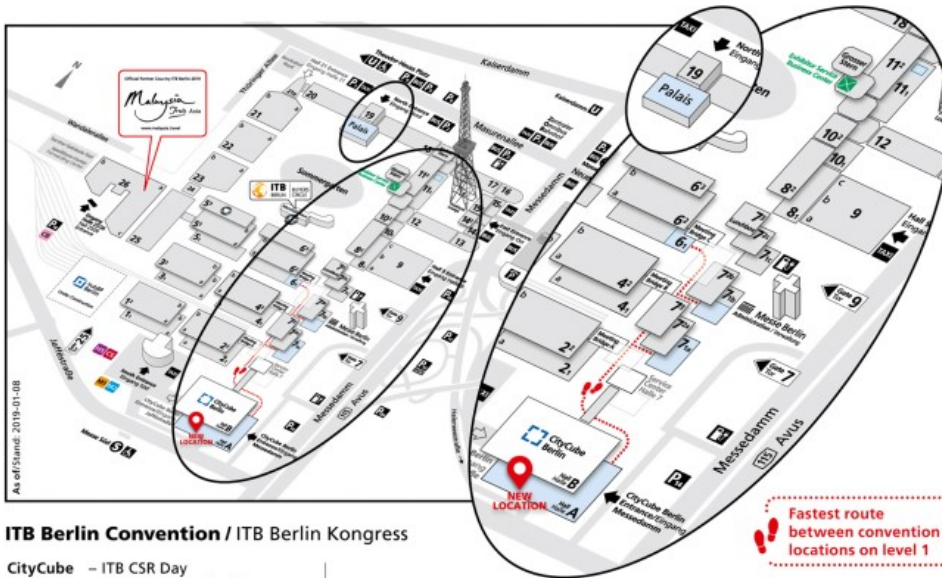

Friday, March 8, 2019, 12.00 - 12.45

CityCube Berlin, Auditorium A3

Official Partner Country ITB Berlin 2019

Co-Host ITB Berlin Convention 2019

ITB Berlin Convention / ITB Berlin Kongress

ITB CityCube

Hall A