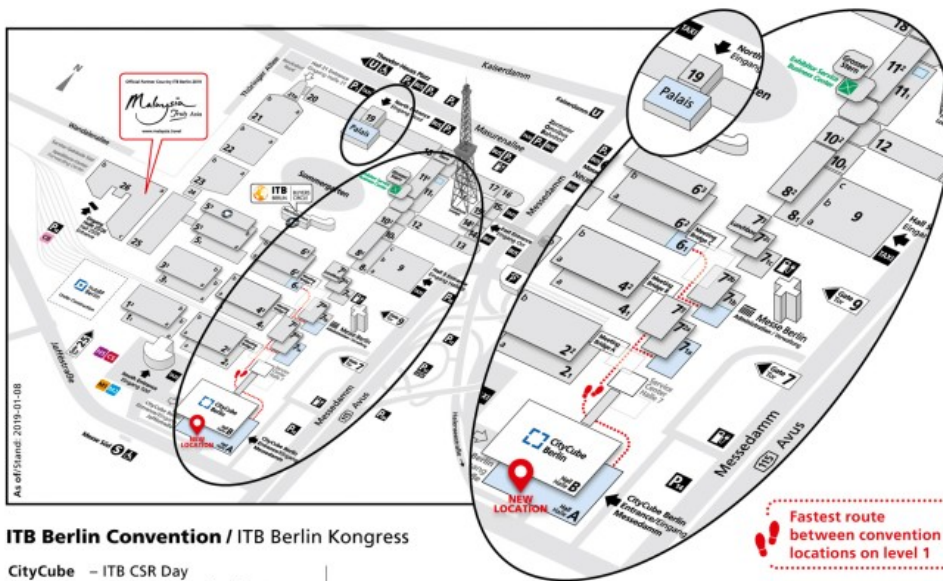

Friday, March 8, 2019, 11.00 - 11.45

CityCube Berlin, Auditorium A3

Official Partner Country ITB Berlin 2019

www.malaysia.travel

Co-Host ITB Berlin Convention 2019

Kurzfristige Änderungen vorbehalten.

ITB Berlin Convention / ITB Berlin Kongress