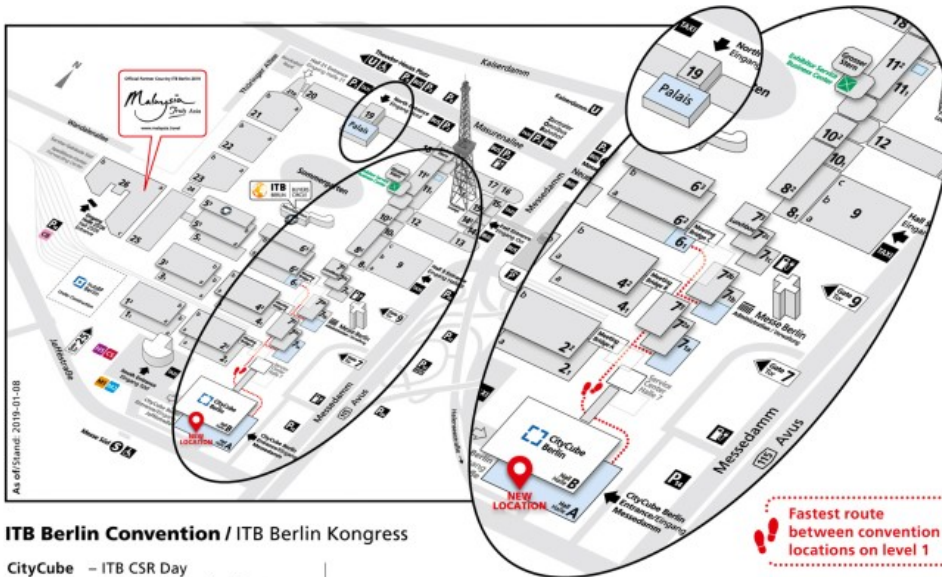

Christopher Bergau

Contact data

Christopher Bergau
Market Manager
Airbnb for Work

ITB Berlin Convention / ITB Berlin Kongress

- CityCube Hall A**
- ITB CSR Day
 - ITB Deep Dive Sessions
 - ITB Destination Day 1
 - ITB Destination Day 2
 - ITB Experts Forum Wellness
 - ITB Future Day
 - ITB Marketing & Distribution Day
 - ITB Tourism for Sustainable Development Day